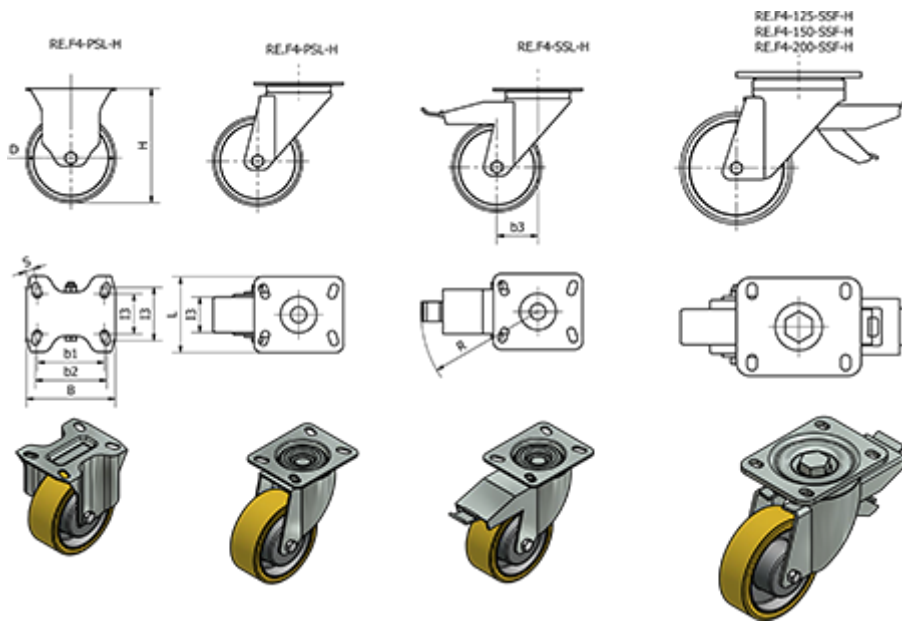

# Data Sheet

Article number: 2314451424

Description: E+G Cast iron wheel 451424  
RE.F4-200-SSL-H - Turning plate wo/brake

## Measures

B	= 140	I1	= 73
b1	= 105	I2	= 87
b2	= -	I3	= 50
b3	= 70	L	= 110
Code	= 451424	R	= 126
D	= 200	Rolling resistance (N)	= 3800
Dynamic carrying capacity (N)	= -	s	= 11
H	= 250	Type	= RE.F4-200-SSL-H

weight (g) = 6060